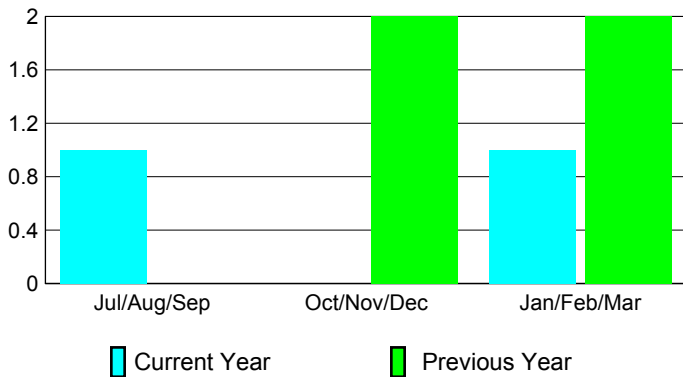

Club Results 2009-2010

Goal, New, Dropped, Gain/Loss

Comparison of Club Gain/Loss

Current Year Compared to the Previous Year

YTD Status Quo Clubs 2009-2010

Status Quo Clubs Compared to Status Quo Members

MEMBERSHIP