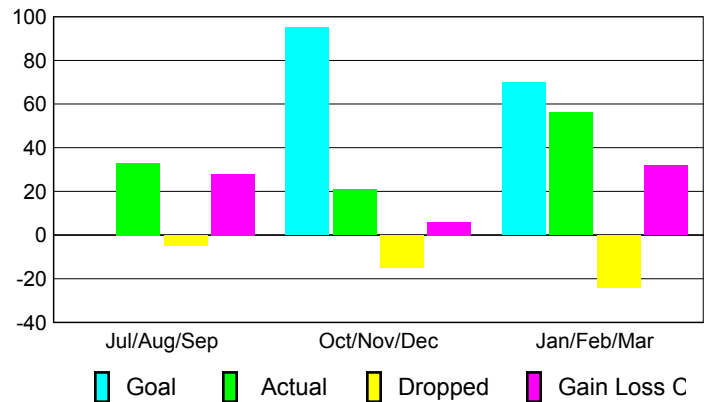

Membership Results 2009-2010

Goal, New, Dropped, Gain/Loss