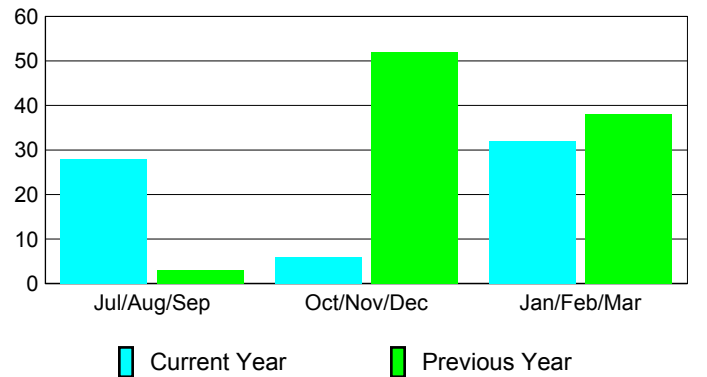

**Membership Results
2009-2010**

**Membership
2008-2009**

Month	Net Memb Goal	Actual New Memb	Actual Dropped Memb	Gain/Loss of Memb	Gain/Loss of Memb
Jul/Aug/Sep	0	33	-5	28	3
Oct/Nov/Dec	95	21	-15	6	52
Jan/Feb/Mar	70	56	-24	32	38
Totals	165	110	-44	66	93

Membership Results 2009-2010

Goal, New, Dropped, Gain/Loss

Comparison of Membership Gain/Loss

Current Year Compared to the Previous Year

Gender Comparison 2009-2010