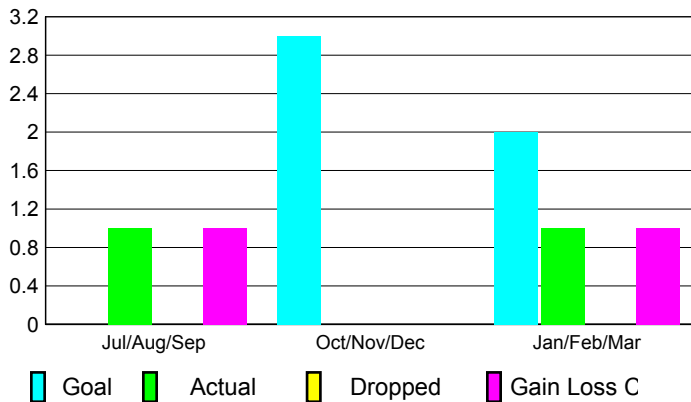

2009-2010 GMT Quarterly Report for District (or Undistricted) **District 132**

GMT: **Klaus Tang**

Location: **MACEDONIA (FYROM)**

GMT CA: **4**

CLUBS

**Club Results
2009-2010**

**Clubs
2008-2009**

Month	New Club Goal	Actual New Clubs	Actual Dropped Clubs	Gain/Loss of Clubs	Gain/Loss of Clubs
Jul/Aug/Sep	0	1	0	1	0
Oct/Nov/Dec	3	0	0	0	2
Jan/Feb/Mar	2	1	0	1	2
Totals	5	2	0	2	4

Club Results 2009-2010

Goal, New, Dropped, Gain/Loss

Comparison of Club Gain/Loss

Current Year Compared to the Previous Year

YTD Status Quo Clubs 2009-2010

Status Quo Clubs Compared to Status Quo Members

MEMBERSHIP